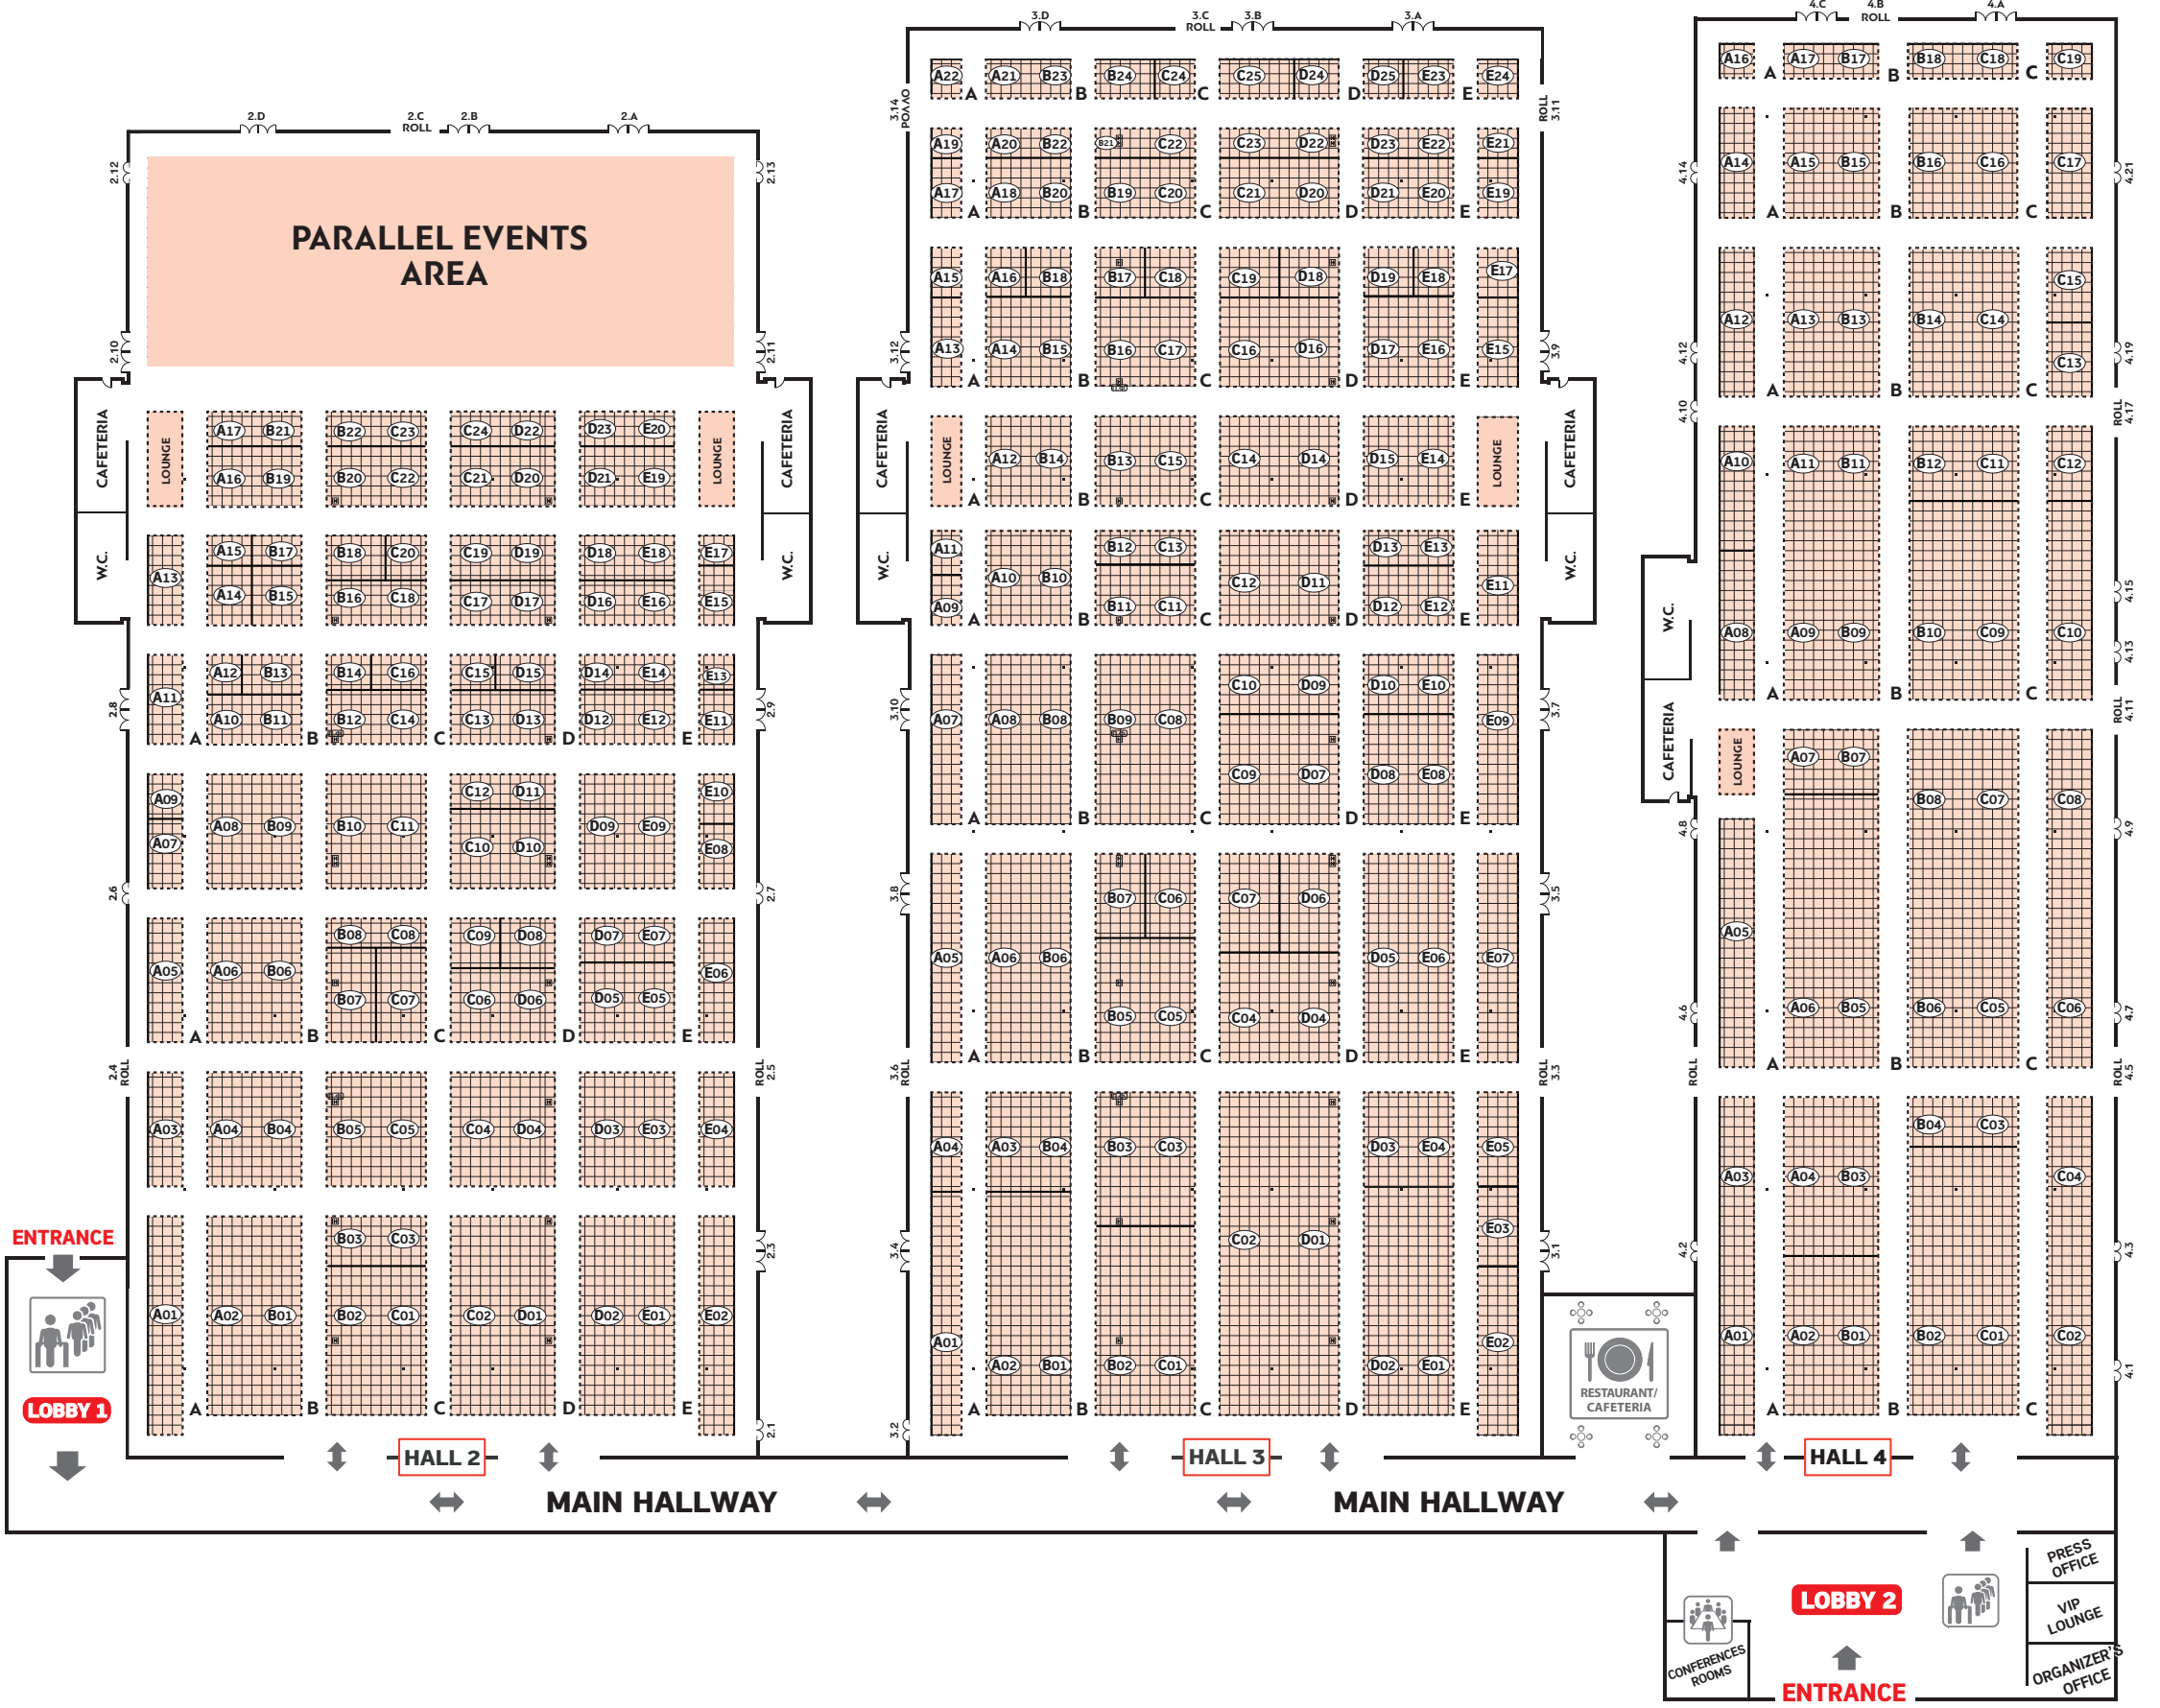

PARALLEL EVENTS AREA

ENTRANCE

LOBBY 1

HALL 2

HALL 3

HALL 4

MAIN HALLWAY

MAIN HALLWAY

LOBBY 2

ENTRANCE

CONFERENCE ROOMS

PRESS OFFICE

VIP LOUNGE

ORGANIZER'S OFFICE

RESTAURANT/CAFETERIA