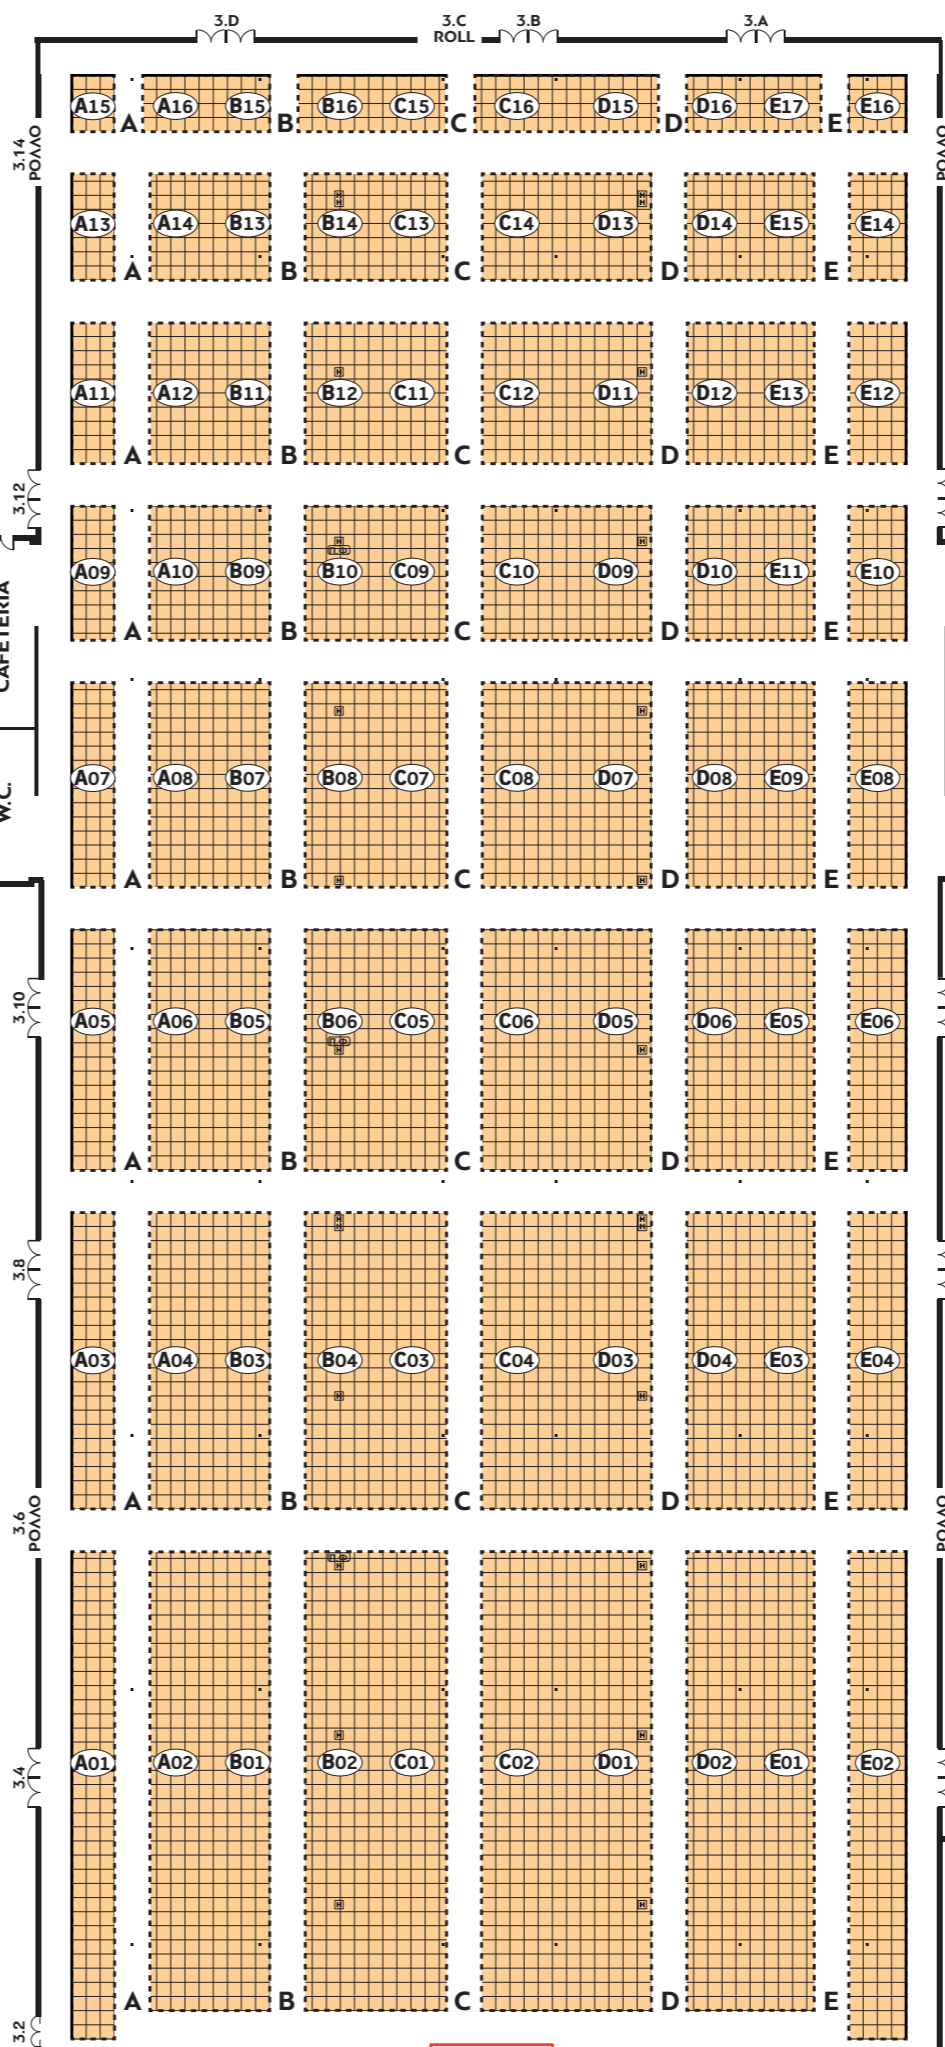

2.D 2.C ROLL 2.B 2.A
**PARALLEL HALLS
EVENTS**

HALL 2

MAIN HALLWAY

HALL 3

MAIN HALLWAY

HALL 4

MAIN HALLWAY

ENTRANCE

LOBBY 1

RESTAURANT/
CAFETERIA

CONFERENCES
ROOMS

ENTRANCE
LOBBY 2

EXPWORK

PRESS
OFFICE

VIP
LOUNGE

ORGANIZERS
OFFICES