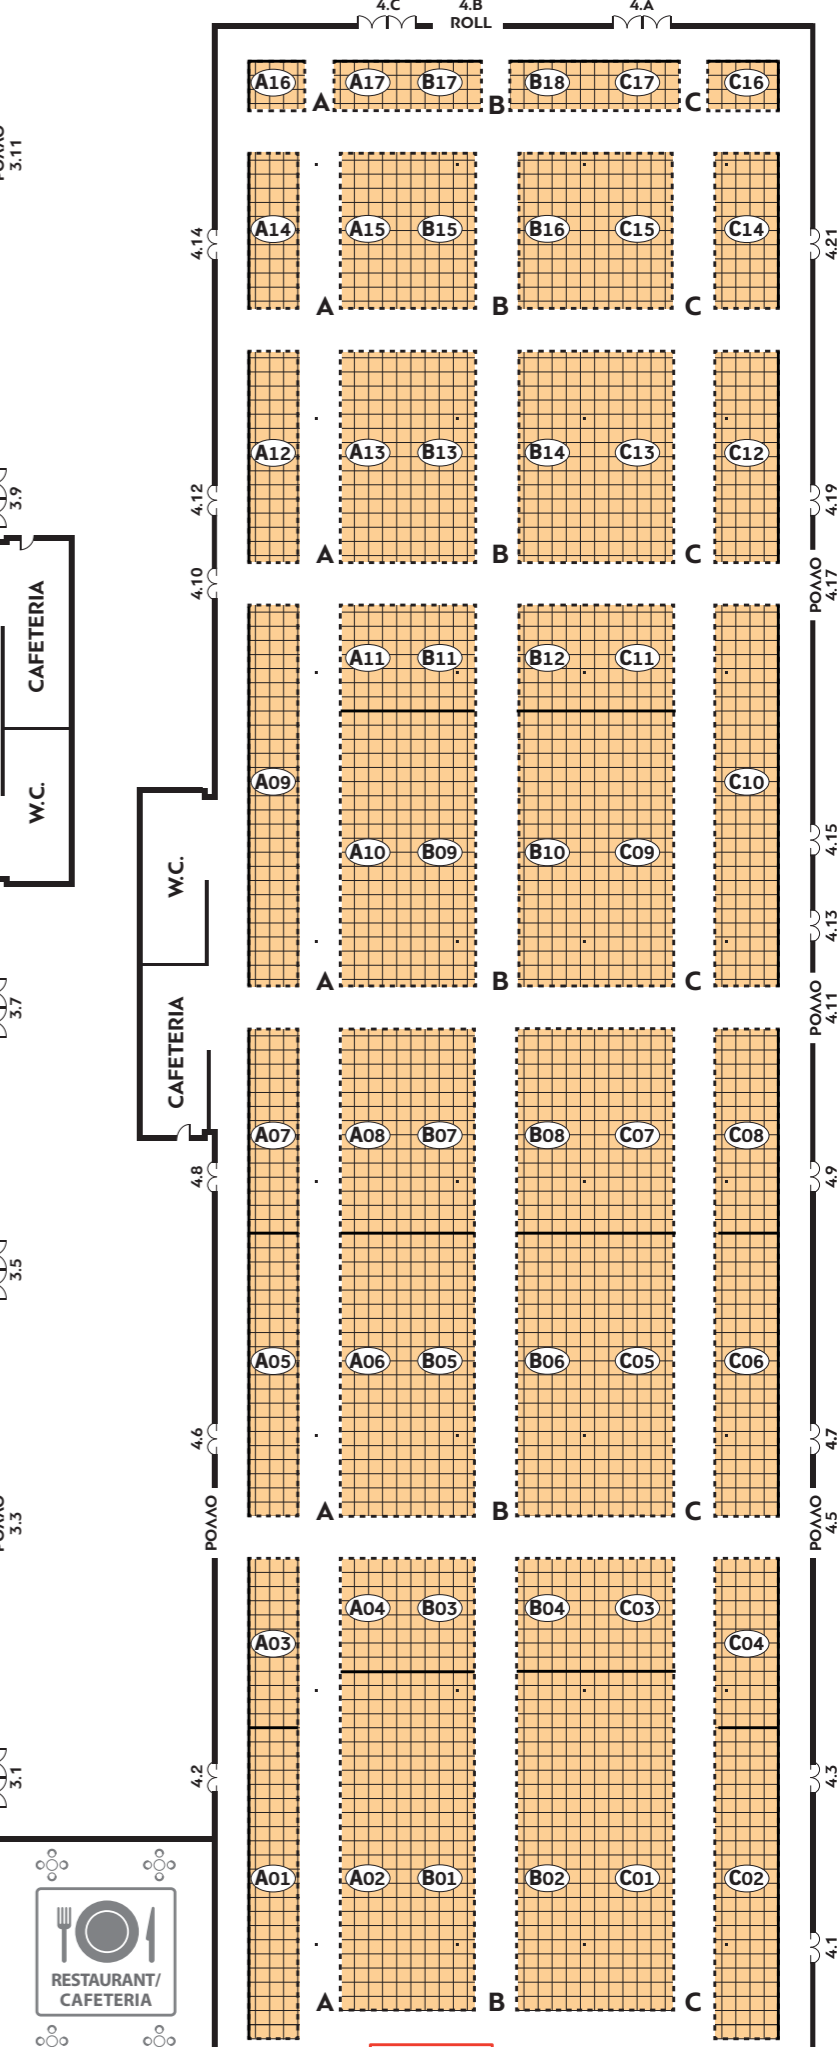

2.D 2.C ROLL 2.B 2.A
**PARALLEL HALLS
EVENTS**

HALL 2

MAIN HALLWAY

HALL 3

MAIN HALLWAY

HALL 4

MAIN HALLWAY

ENTRANCE

LOBBY 1

RESTAURANT/
CAFETERIA

CONFERENCES
ROOMS

ENTRANCE
LOBBY 2

EXPWORK

PRESS
OFFICE

VIP
LOUNGE

ORGANIZERS
OFFICES